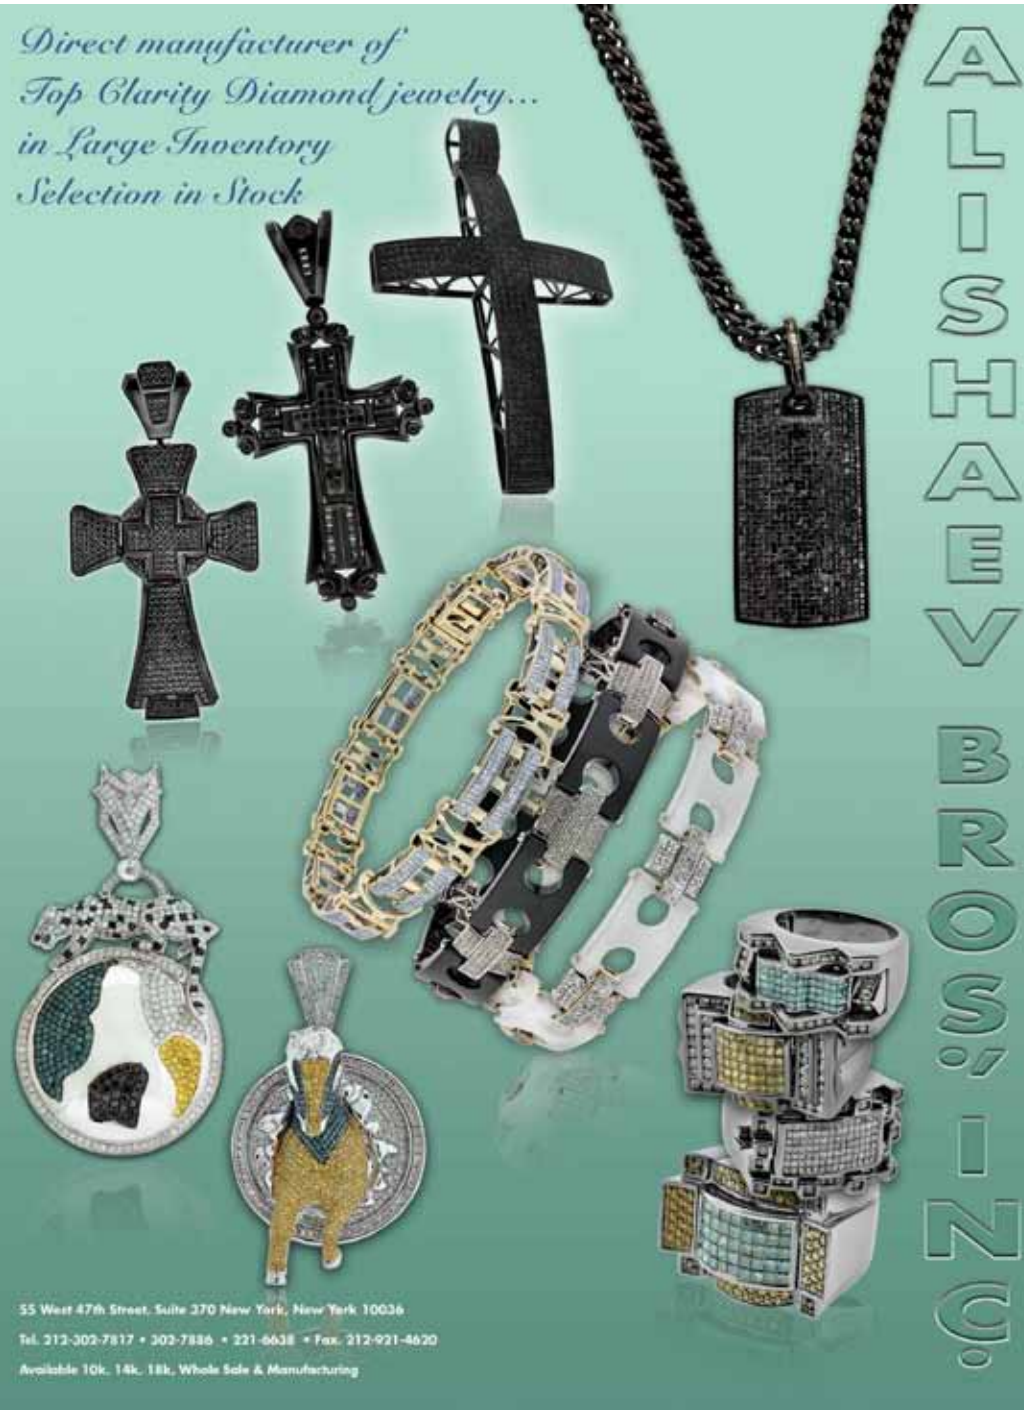

*Direct manufacturer of
Top Clarity Diamond jewelry...
in Large Inventory
Selection in Stock*

55 West 47th Street, Suite 370 New York, New York 10036
Tel. 212-302-7817 • 302-7886 • 221-6638 • Fax. 212-921-4620
Available 10k, 14k, 18k, Whole Sale & Manufacturing

Irving Grunbaum • igrunbaum@earthlink.net • 646.335.5600 C • 212.580.3720 P